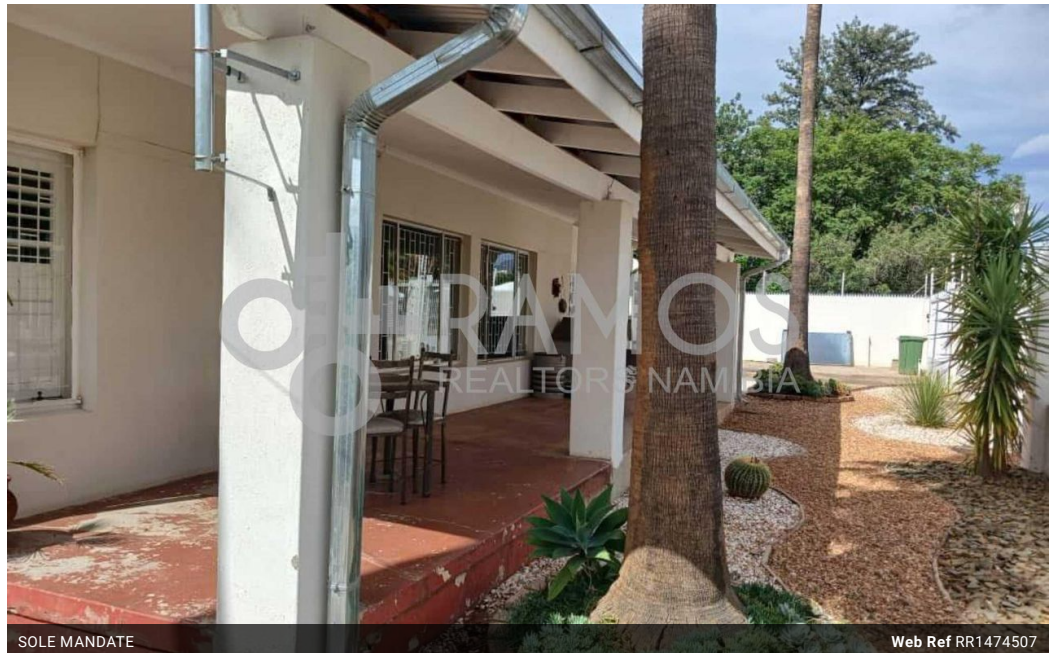

Rudi Pfander
0814967440
rudi@ramos.na

Contact Ramos WINDHOEK

0814967440
0814967440

Hyper motor city, Maxwell street Unit 29,
Southern Industrial Area Windhoek, opposite
Ferreira's Garden Centre, Windhoek.

N$2,950,000

Monthly Bond Repayment N$29,949.25
Calculated over 20 years at 10.75% with no deposit.

Transfer Costs N$156,055.00   **Bond Costs** N$42,185.00
These calculations are only a guide. Please ask your conveyancer for exact calculations.

2   2   2

2 Bedroom House For Sale in Suiderhof

Free-standing house , plus flatlet, Windhoek - Suiderhof

- 2 Bedrooms
- 2 Bathrooms
- Kitchen/living area and scullery
- 2 Tandem garges ,plus 4 parkings, shaded
- Garden + patio
- Flat, plus store room
- Floor size 145m2, main bld 145m2, flat 45m2, garage 83m2, Erf size 900m2

Features

Interior		Exterior		Sizes	
Bedrooms	2	Garages	2	Land Size	900m²
Bathrooms	2	Carports / Parkings	4		
Kitchens	1	Security	Yes		
Recep. Rooms	1	Pool	No		
		Views	No		
Extras					
2 x Scullery